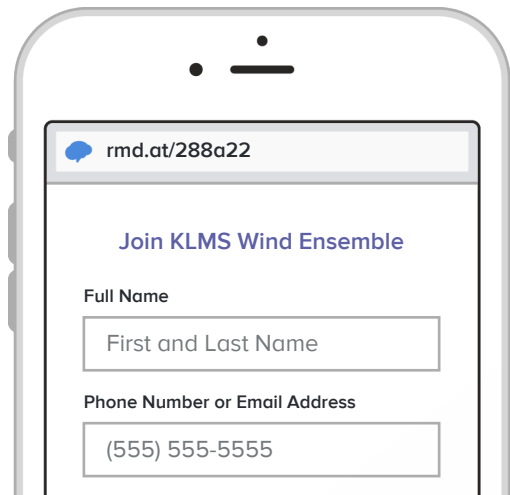

Sign up for important updates from N. Esquivel.

Get information for **Kelly Lane Middle School** right on your phone—not on handouts.

Pick a way to receive messages for **KLMS Wind Ensemble**:

A If you have a smartphone, get push notifications.

On your iPhone or Android phone, open your web browser and go to the following link:

rmd.at/288a22

Follow the instructions to sign up for Remind. You'll be prompted to download the mobile app.

B If you don't have a smartphone, get text notifications.