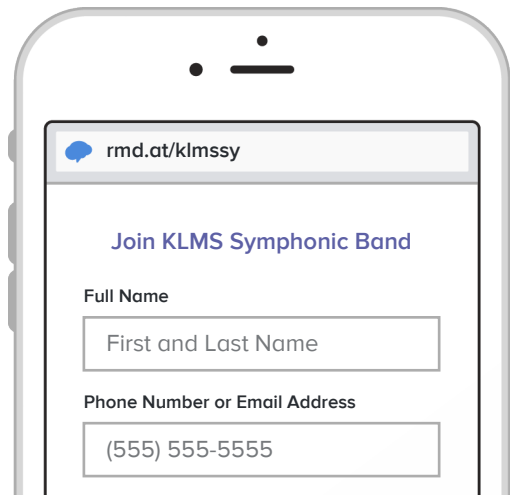

Sign up for important updates from N. Esquivel.

Get information for **Kelly Lane Middle School** right on your phone—not on handouts.

Pick a way to receive messages for **KLMS Symphonic Band**:

A If you have a smartphone, get push notifications.

On your iPhone or Android phone, open your web browser and go to the following link:

rmd.at/klmssy

Follow the instructions to sign up for Remind. You'll be prompted to download the mobile app.

B If you don't have a smartphone, get text notifications.