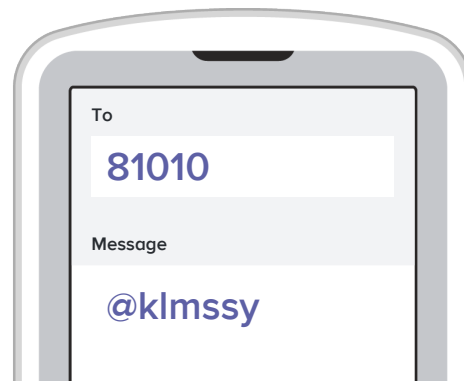

Don't have a mobile phone? Go to rmd.at/klmssy on a desktop computer to sign up for email notifications.