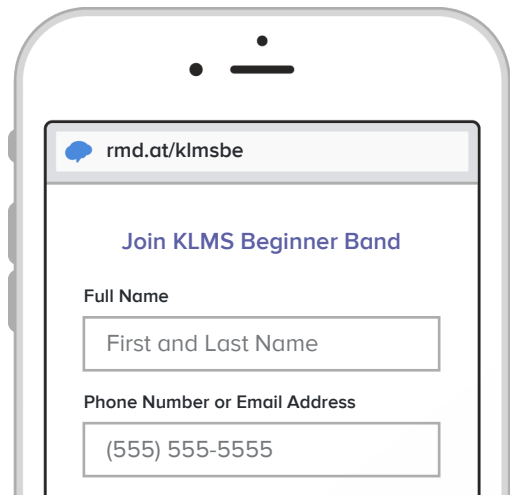

Sign up for important updates from N. Esquivel.

Get information for **Kelly Lane Middle School** right on your phone—not on handouts.

Pick a way to receive messages for **KLMS Beginner Band**:

A If you have a smartphone, get push notifications.

On your iPhone or Android phone, open your web browser and go to the following link:

rmd.at/klmsbe

Follow the instructions to sign up for Remind. You'll be prompted to download the mobile app.

B If you don't have a smartphone, get text notifications.